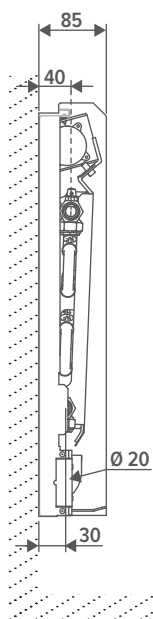

# BRIZA XS NET ZERO BASE-LINE PLUG & PLAY

AFMETINGEN (in mm)

WANDMODEL (in mm)

PLAFONDMODEL (in mm)