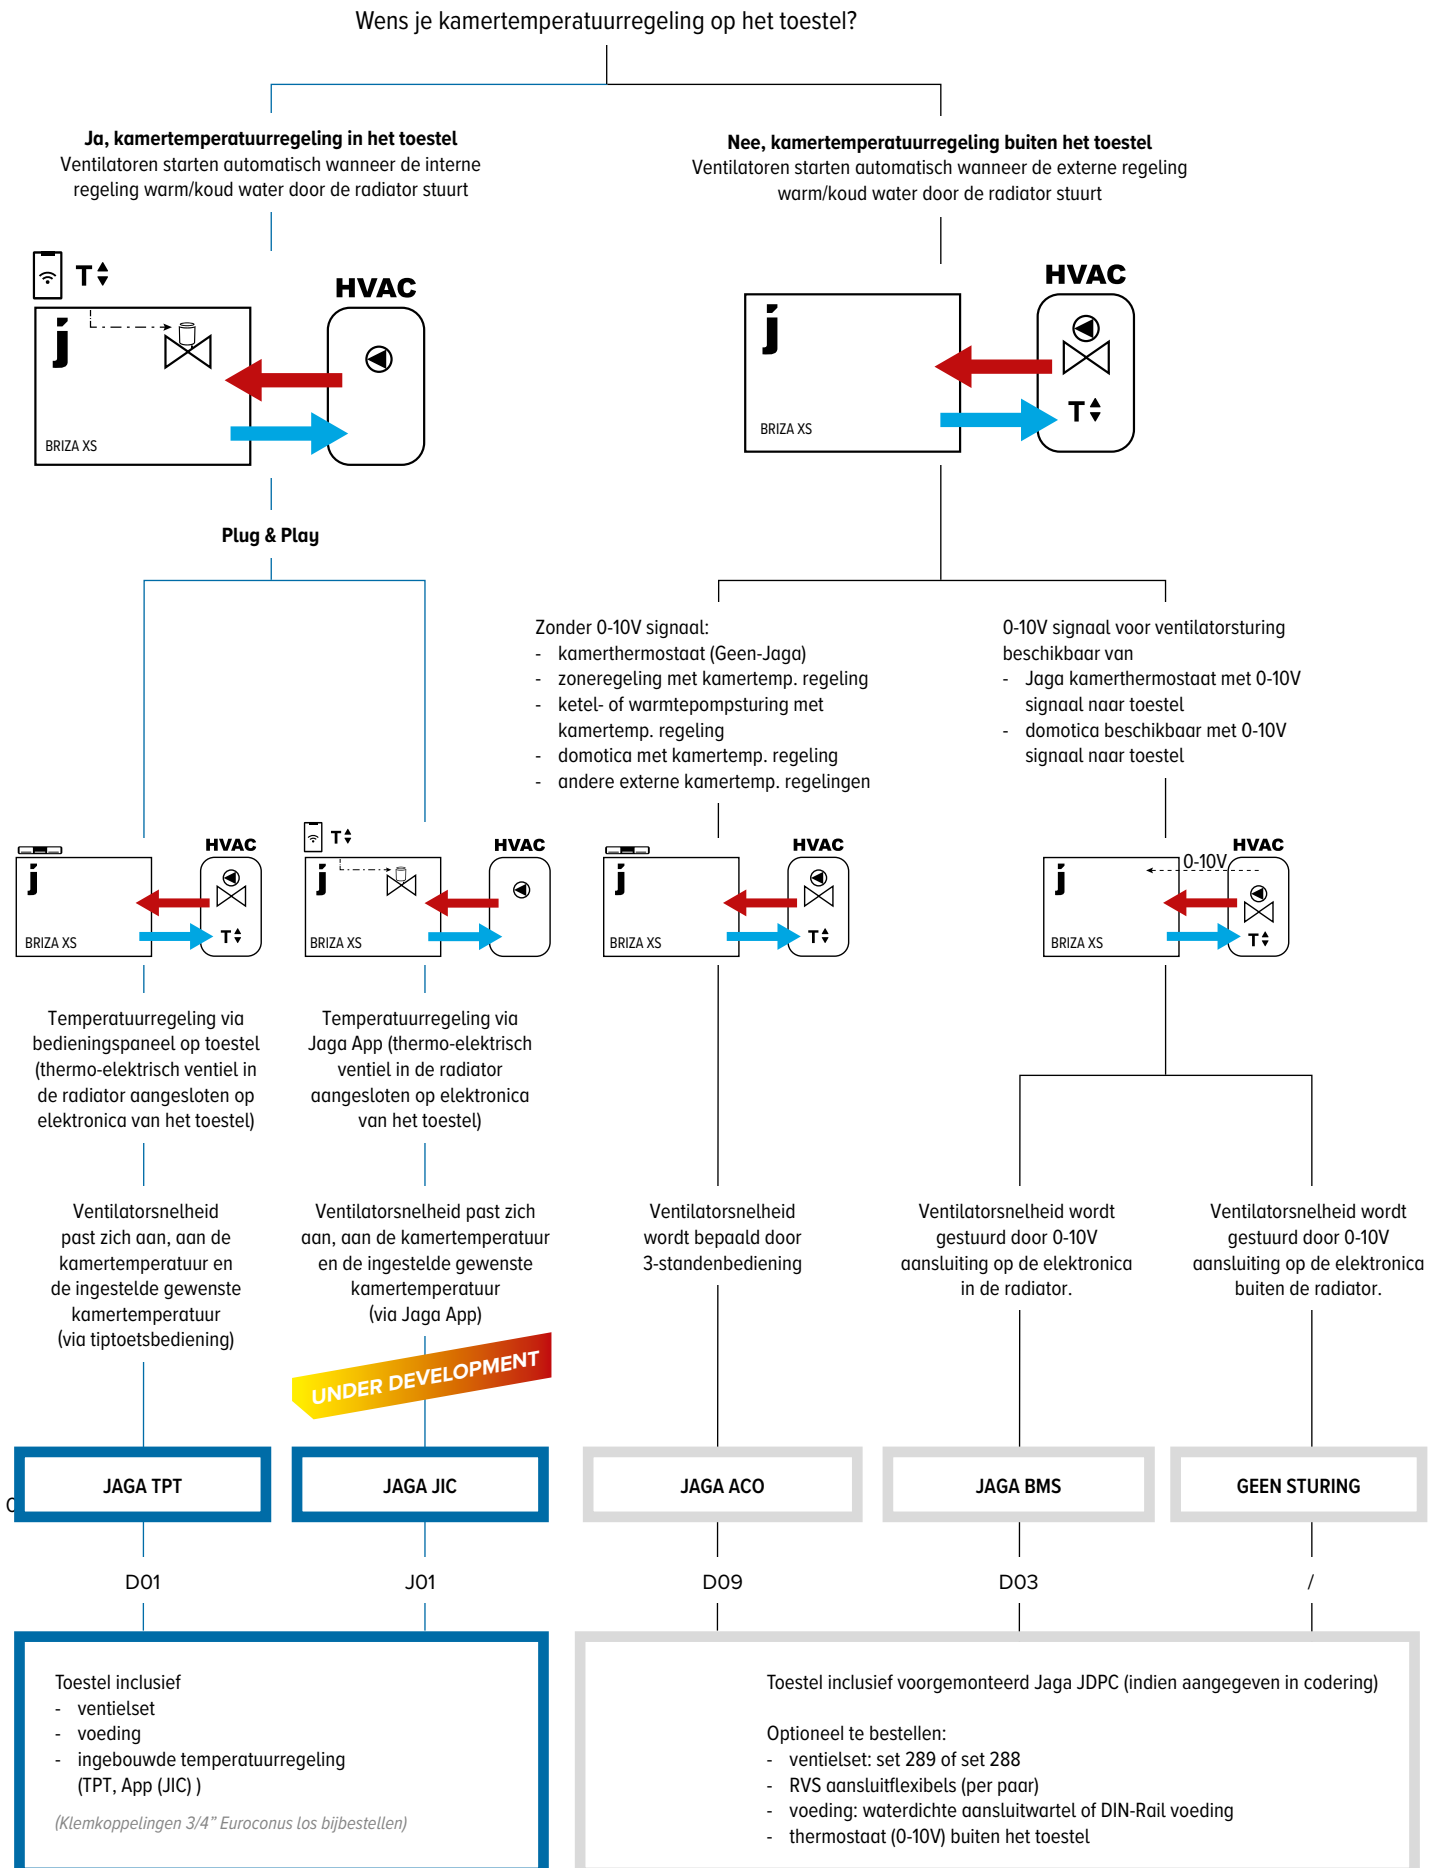

BRIZA XS NET ZERO **BASE-LINE** WANDMODEL: CONFIGUREERBAAR TOESTEL

WELKE JAGA STURING KIEZEN?

BRIZA XS NET ZERO BASE-LINE WANDMODEL: CONFIGUREERBAAR TOESTEL

TECHNISCHE TABEL

HOOGTE H cm	LENGTE L cm	TYPE T	STUURSPANNING U V	KOELLEN (niet condensierend) kamer temperatuur 27°C		KOELLEN TOTAAL kamer temperatuur 27°C		KOELLEN VOELBAAR kamer temperatuur 27°C		VERWARMEN kamer temperatuur 20°C				GELUIDSDRUKNIVEAU dB(A)	LUCHTDEBIET m³/u	ENERGIEVERBRUIK Watt	BESTELCODE
				16/18 Watt	7/12 Watt	7/12 Watt	35/30 Watt	45/40 Watt	50/45 Watt	55/45 Watt							
BNZW 052	086	XS	2	18	44	31	45	82	100	109	<20	25	0.5	BNZW 052 086 XS XXX B L BL DDD			
			4	58	142	102	84	152	186	202	<20	34	0.8				
			6	91	221	160	122	223	272	295	22.5	47	1.3				
			8	117	282	207	161	293	359	389	29.0	61	2.1				
			10	137	326	242	201	365	446	484	35.5	77	3.0				
122	XS	2	36	89	63	90	164	200	217	<20	26	0.6	BNZW 052 122 XS XXX B L BL DDD				
		4	115	285	204	167	304	372	403	<20	56	1.3					
		6	182	443	321	245	445	545	590	28.0	86	2.7					
		8	235	565	414	323	587	718	778	32.5	116	4.6					
		10	274	651	483	401	729	893	967	40.0	145	7.1					
163	XS	2	56	139	99	141	257	314	341	<20	39	1.1	BNZW 052 163 XS XXX B L BL DDD				
		4	181	447	320	263	477	584	633	<20	65	2.1					
		6	285	695	504	384	699	855	927	27.5	111	4.0					
		8	368	886	650	507	921	1127	1222	34.5	148	6.6					
		10	430	1022	758	630	1145	1401	1518	42.5	188	10.1					
199	XS	2	74	184	130	186	339	415	449	<20	43	1.2	BNZW 052 199 XS XXX B L BL DDD				
		4	239	589	422	346	629	770	835	20.5	71	2.5					
		6	376	917	664	507	921	1127	1222	28.0	131	5.4					
		8	485	1168	857	668	1215	1486	1611	36.5	182	9.1					
		10	566	1348	1000	831	1509	1847	2002	42.0	206	14.1					

Afgiftes gemeten volgens EN 16430

*Geluidsmeting volgens ISO 3741:2010, op 2 m van het toestel en met een aangenomen ruimtedemping van 8 dB(A) / inhoud lokaal 100 m³ / nagalmtijd 0.5 sec.

Kleur bekleding |
Aansluiting: Standaard: L
Optioneel: R |
Sturing: Geen sturing: (niets invullen)
Jaga BMS 0-10V regeling: D03
Jaga ACO: D09 |